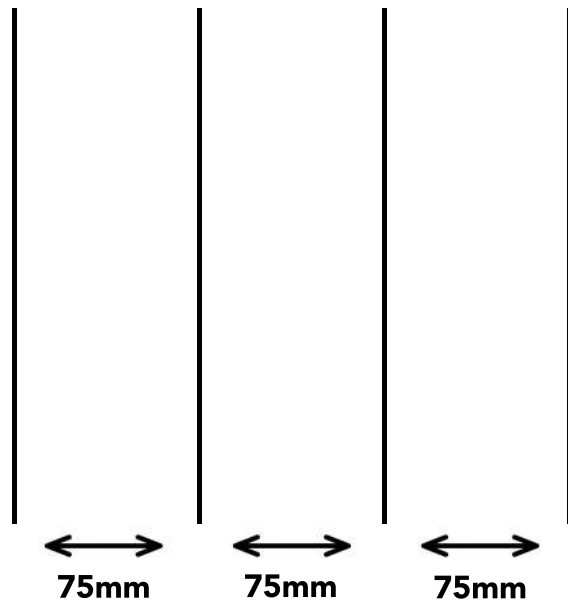

Gap/Size

3" Inches (75mm)

Vertical